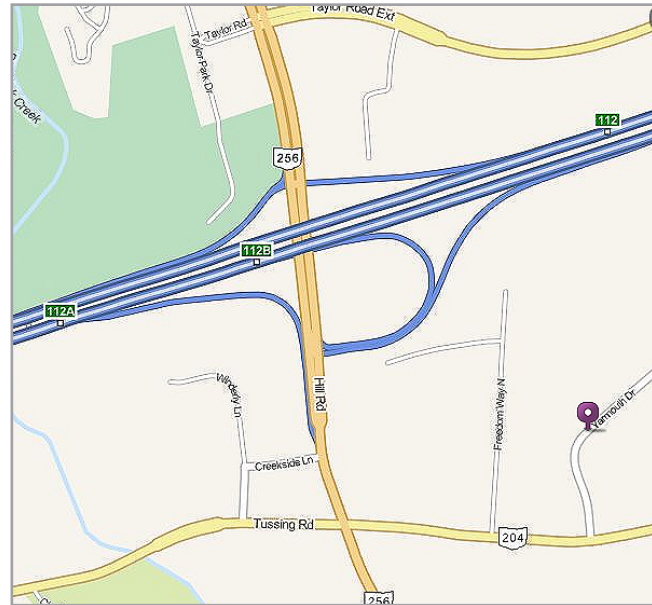

## OHIO CENTER FOR OCCUPATIONAL SAFETY AND HEALTH (OCOSH)

Directions: 13430 Yarmouth Drive, Pickerington, OH 43147-8310 Phone: 614-995-8622

### From Interstate (I)-70 west

Take I-70 to exit 112A, Route 256, Pickerington. Immediately upon entering onto southbound Route 256 (Hill Road), get in the extreme left lane. At the first light, Route 204 (Blacklick Eastern Road), turn left. Yarmouth Drive is at the second traffic light from the intersection of Routes 256 and 204 (approximately ¼ mile) on the left side. The entrance to OCOSH is the second driveway on the right.

### From (I)-70 east

Take I-70 to exit 112, Route 256, Pickerington. Immediately upon entering onto southbound Route 256 (Hill Road), get in the extreme left lane. At the first light, Route 204 (Blacklick Eastern Road), turn left. Yarmouth Drive is at the second traffic light from the intersection of Routes 256 and 204 (approximately ¼ mile) on the left side. The entrance to OCOSH is the second driveway on the right.

Click the map for [mapquest](#)