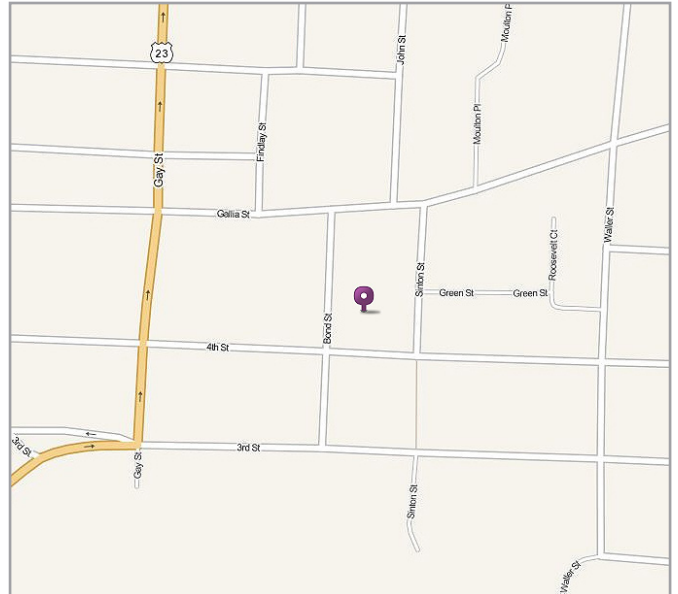

# Portsmouth Service Office

Directions: 1005 Fourth St., Portsmouth, OH 45662 Phone: 740-353-3419

## From the north

- Take U.S. 23 south.
- At the U.S. 23 and U.S. 52 intersection, U.S. 23 turns into Chillicothe Street.
- Continue onto Chillicothe Street.
- Turn left onto Fourth Street.
- Turn left into the building's parking lot.

## From the east

- Take U.S. 52 west.
- At the U.S. 23 and U.S. 52 intersection, turn left onto Chillicothe Street.
- Turn left onto Fourth Street.
- Turn left into the building's parking lot.

## From the west

- Take U.S. 52 east.
- At the U.S. 52 and U.S. 23 intersection, turn right onto Chillicothe Street.
- Turn left onto Fourth Street.
- Turn left into the building's parking lot.

Click the map for [mapquest](#)