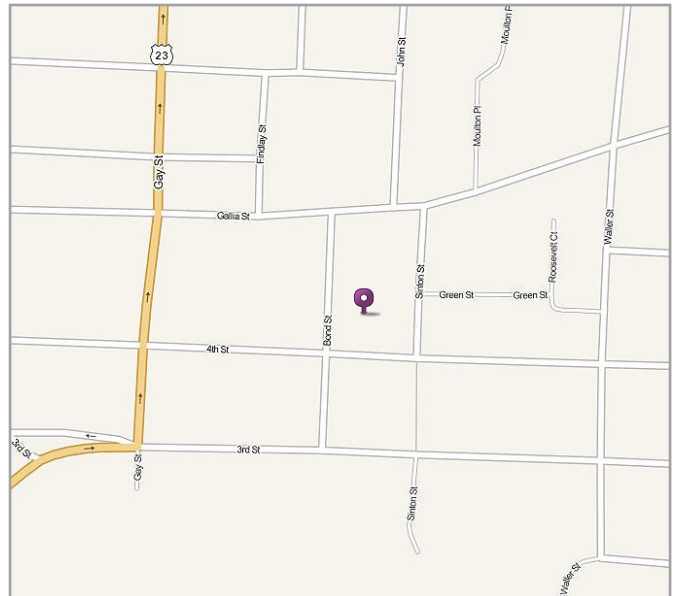

# Portsmouth Service Office

Directions: 1005 Fourth St., Portsmouth, OH 45662 Phone: 800-644-6292

## From the north

- Take U.S. 23 south.
- At the U.S. 23 and U.S. 52 intersection, U.S. 23 turns into Chillicothe Street.
- Continue onto Chillicothe Street.
- Turn left onto Fourth Street.
- Turn left into the building's parking lot.

## From the east

- Take U.S. 52 west.
- At the U.S. 23 and U.S. 52 intersection, turn left onto Chillicothe Street.
- Turn left onto Fourth Street.
- Turn left into the building's parking lot.

## From the west

- Take U.S. 52 east.
- At the U.S. 52 and U.S. 23 intersection, turn right onto Chillicothe Street.
- Turn left onto Fourth Street.
- Turn left into the building's parking lot.

Click the map for [mapquest](#)