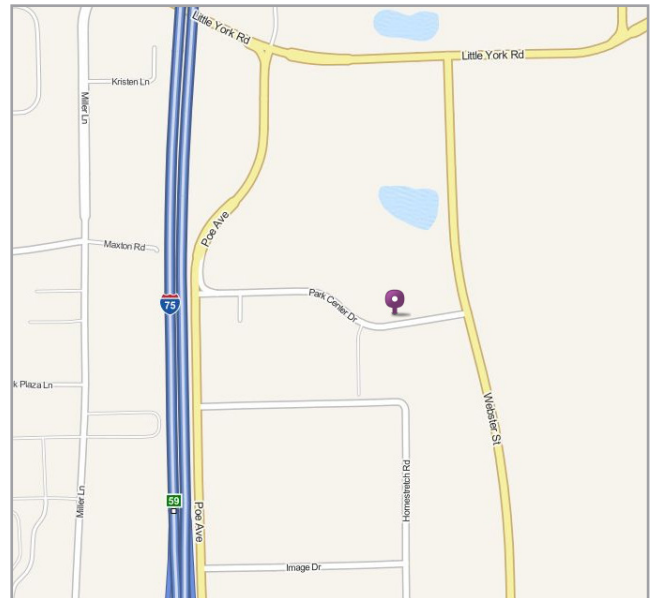

Dayton Service Office

Directions: 3401 Park Center Drive, Dayton, OH 45414 Phone: 800-644-6292

From the south

- Take Interstate (I)75 north to exit 59, Benchwood/Wyse Road.
- At the end of the exit, turn right onto Benchwood/Wyse Road.
- Turn left onto Webster Street.
- Turn left onto Park Center Drive.
- building is on the right.

From the north

- Take I-75 south to exit 59, Benchwood/Wyse Road. Stay in the middle lane.
- Turn left onto Benchwood/Wyse Road.
- Turn left onto Webster Street.
- Turn left onto Park Center Drive.
- building is on the right.

From the east or west

Please be aware of the construction zone and drive safely.

- Take I-70 to I-75 south to Dayton (exit 33A). Remain in the right lane.
- Take I-75 south to exit 59, Benchwood/Wyse Road. Stay in the middle lane.
- At the end of the exit, turn left onto Benchwood/Wyse Road.
- Turn left onto Webster Street.
- Turn left onto Park Center Drive.
- building is on the right.

Click the map for [mapquest](#)