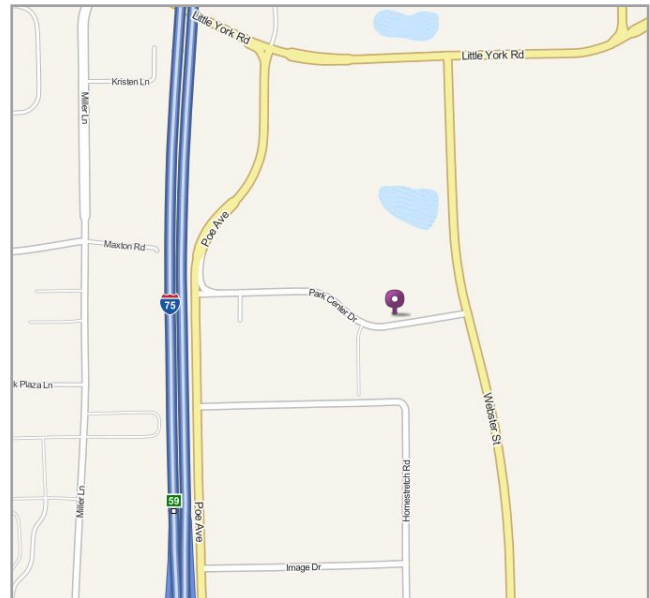

## From the south

- Take Interstate (I)75 north to exit 59, Benchwood/Wyse Road.
- At the end of the exit, turn right onto Benchwood/Wyse Road.
- Turn left onto Webster Street.
- Turn left onto Park Center Drive.
- building is on the right.

## From the north

- Take I-75 south to exit 59, Benchwood/Wyse Road. Stay in the middle lane.
- Turn left onto Benchwood/Wyse Road.
- Turn left onto Webster Street.
- Turn left onto Park Center Drive.
- building is on the right.

## From the east or west

Please be aware of the construction zone and drive safely.

- Take I-70 to I-75 south to Dayton (exit 33A). Remain in the right lane.
- Take I-75 south to exit 59, Benchwood/Wyse Road. Stay in the middle lane.
- At the end of the exit, turn left onto Benchwood/Wyse Road.
- Turn left onto Webster Street.
- Turn left onto Park Center Drive.
- building is on the right.

Click the map for [mapquest](#)