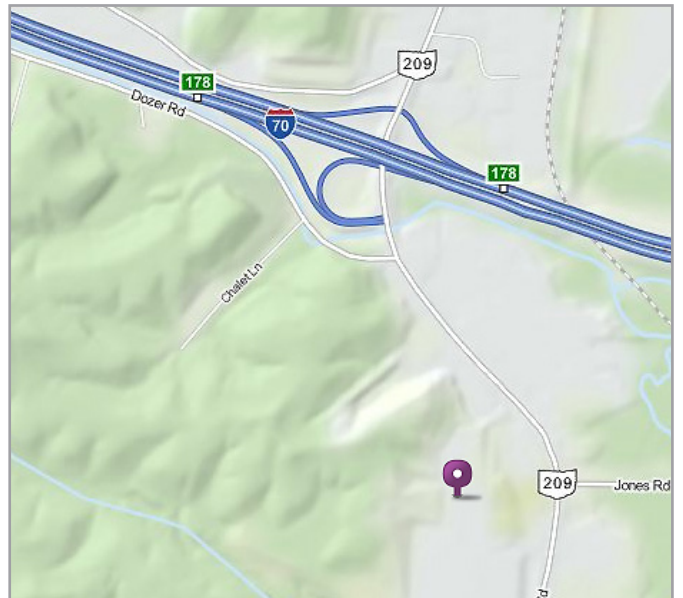

Cambridge Service Office

Directions: 61501 Southgate Road, Cambridge, OH 43725 Phone: 800-644-6292

From the north

- Take Interstate (I)77 south to I-70 west toward Columbus.
- Take Route 209, exit 178, toward Cambridge/Byesville.
- Turn left onto Route 209/Southgate Road.
- Turn right into the Super Wal-Mart Shopping Plaza.
- BWC is the building on your right at the top of the hill.

From the south

- Take I-77 north to I-70 west toward Columbus.
- Take Route 209, exit 178, toward Cambridge/Byesville.
- Turn left onto Route 209/Southgate Road.
- Turn right into the Super Wal-Mart Shopping Plaza.
- BWC is the building on your right at the top of the hill.

From the east

- Take I-70 west toward Columbus.
- Take Route 209, exit 178, toward Cambridge/Byesville.
- Turn left onto Route 209/Southgate Road.
- Turn right into the Super Wal-Mart Shopping Plaza.
- BWC is the building on your right at the top of the hill.

From the west

- Take I-70 east toward Wheeling.
- Take Route 209, exit 178, toward Cambridge/Byesville.
- Turn right onto Route 209/Southgate Road.
- Turn right into the Super Wal-Mart Shopping Plaza.
- BWC is the building on your right at the top of the hill.